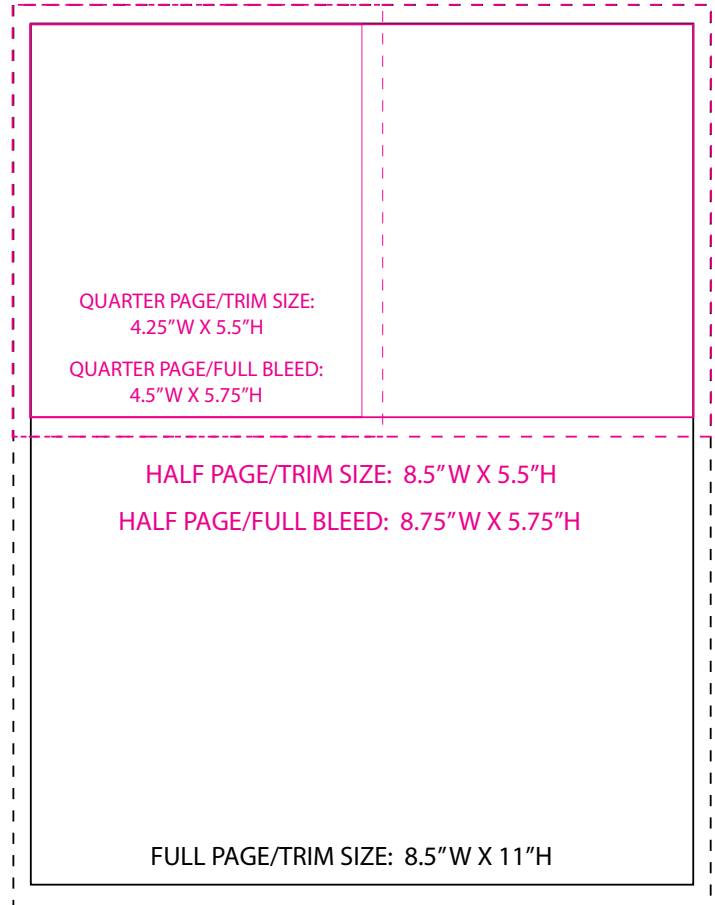

SPECIFICATIONS FOR CABA BRIEFS

FULL PAGE

FULL BLEED: 8.75"W X 11.25"H
FINAL TRIM SIZE: 8.5"W X 11"H

HALF PAGE

FULL BLEED: 8.75"W X 5.75"H
FINAL TRIM SIZE: 8.5"W X 5.5"H

QUARTER PAGE

FULL BLEED: 4.5"W X 5.75"H
FINAL TRIM SIZE: 4.25"W X 5.5"H

COLOR MODE: CMYK or Grayscale
RESOLUTION: 300 dpi at actual print size
FILE TYPE: PDF, JPEG, TIFF, EPS

InDesign layout file **MUST** be accompanied by support files, e.g., fonts, images, etc.

PLEASE BE AWARE:

FULL PAGE/FULL BLEED: 8.75"W X 11.25"H

AD DEADLINE:

Spring Issue -March 15, 2021

CONTACT INFORMATION:

Daniel Buigas, Ads Editor
Tel: 305-984-9816
Email: daniel@lamelaslaw.com